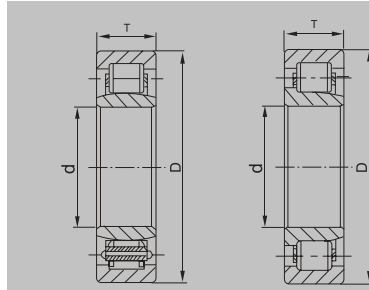

Cylindrical Roller Bearings

Bearing Number	(mm) Size d × D × T	Weight kg
NJ211	55/100/21	
NF209/C3	45/85/19	0.43
NF210/C3	50/90/20	0.486
NF308/C3	40/90/23	0.648
NF309/C3	45/100/25	0.858
AG503001	30/49/20	
SC070902JV	35/90/23	
SC050615V	25/62/15.5	0.244
SC050617CV	25/62/17	
SC050617CVC3	25/62/17	
RNU0727	47.5/70.65/27	
R139B	38.88/70.632/39	
UV30-8	30/57.5/21	
UV30-6a	30/57.5/21	
70081C3	25/52/18	
06NF0824/23VC	30/80/24	
RNU080821N	(40)/75/21	
25VI-4830	25/(48)/30	
CBK239	30/62/19	
UV25-4	25/(48)/30	
74392-2	19.05/57.15/30.2	